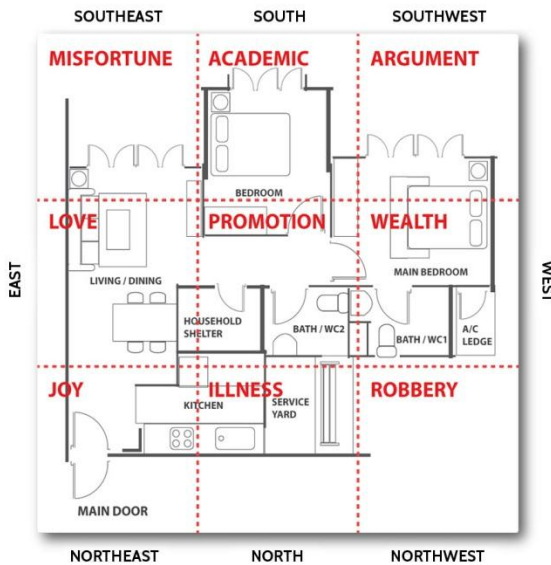

West - Wealth 左辅

The most prosperous wealth star resides here. So, if your house and office main door or bedroom is located in this sector, you will expect to see an increase of business opportunities and more bonuses for the effort you put in at your work place. Money will come to you more easily. Thus, do not miss out this great opportunity to expand your business or investment. Occupants born in Rooster year will enjoy the good fortune.

Northeast - Joy 右弼

This star is often associated with happy news. If this star arrives at your door or room, it will bring you joyful event like engagement, wedding or the conception of child.

North - Illness 巨门

This is an illness star. If your main door or bedroom is located in this sector, you have to be mindful of falling ill more frequently. Also, do not place any water feature in this corner for it will activate the negative energy there. Elderly sleeping in North room should go for medical check-up.

Northwest - Robbery 破军

This star is well known for bringing hidden danger, rivalry or robberies. Therefore, please be careful of break-ins if your office or house door is located in this sector. Installing security system is the best form of preventive measures.

Dog animal sign will be affected. Children below age of 14 will also be likely to suffer from cuts by sharp object.

Southeast - Misfortune 廉贞

The misfortune star is often regarded as the disastrous star which triggers unfortunate events like accidents, bankrupts, calamities and terminal illnesses.

For those who have their stove, main door or bedroom in this sector, please be extremely cautious of your health, finances and business investment. Also, please do not put your fish tank or carry out any renovation on this part of your house or office.

South - Academic 贪狼

Locate your children in this sector if they are preparing for examinations so that they can achieve academic excellence. Working adults can also sleep in this sector should they wish to have more recognitions in their job.

Southwest - Argument 禄存

This star contains the negative energy that attracts argument and disputes. You need to be very careful of what you say or what you sign on paper. This star also causes disharmony among family members. Avoid sleeping in this sector if possible especially if you belong to Monkey animal sign.